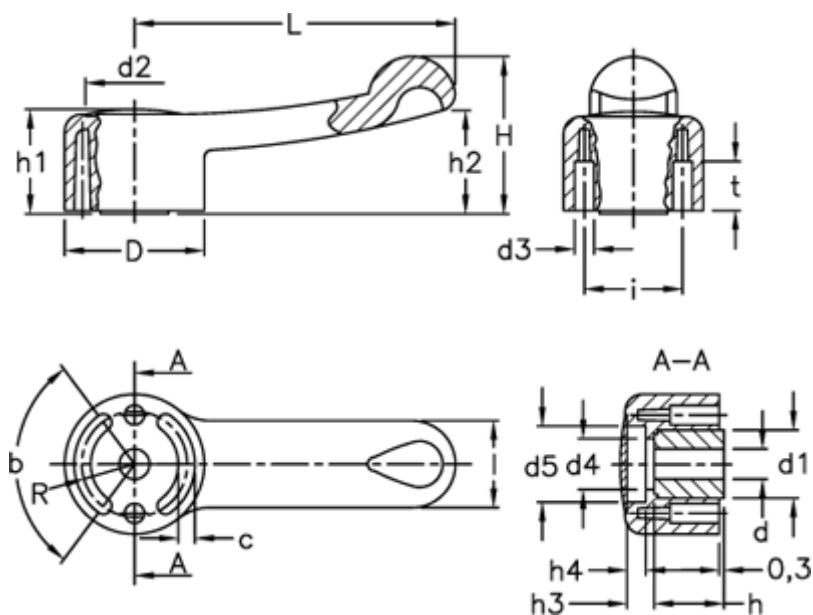

Article number: 23052121312
 Description: E+G Control lever
 ELC.85-A8-C2 orange

Measures

b (degrees)	= 125 +/-1	d H7	= 8	l	= 23
c	= 4.3	H	= 41	L	= 85
D	= 37	h	= 17.5	R	= 13.8
d1	= 18	h1	= 27	t	= 12.5
d2	= 26.0	h2	= 27		
d3	= 5	h3	= 7.5		
d4	= 13.5	h4	= 5		
d5	= 20.0	i	= 26		